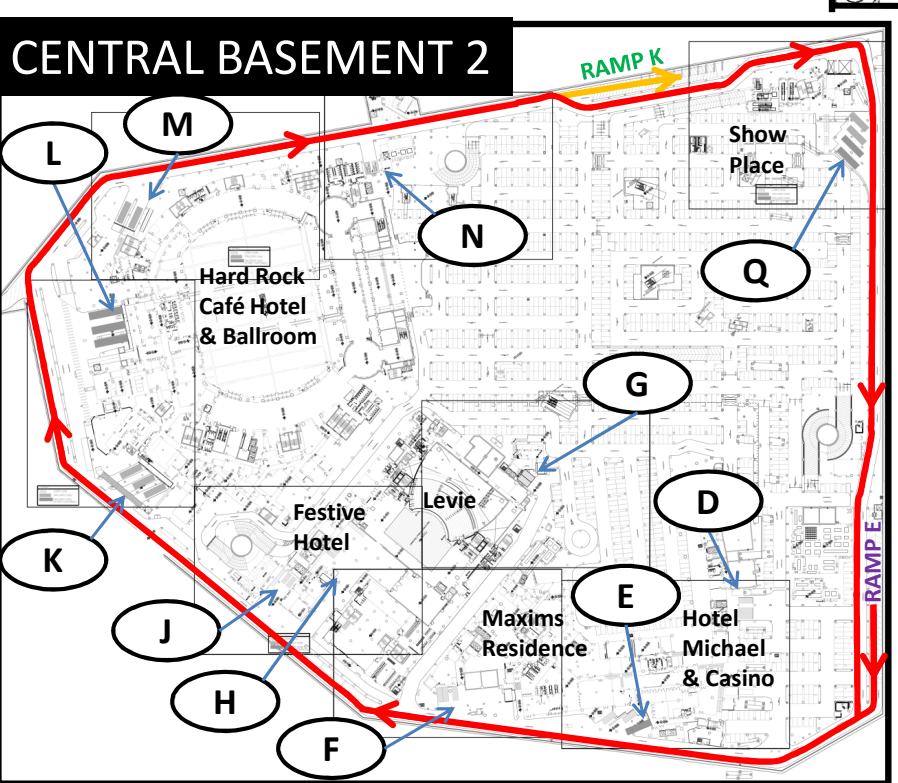

Legend

- A** → Loading/unloading Dock Location
- L1** → Service Yard & Loading/unloading Area

Access Route

- -From Vivo City, Sentosa Gateway to RWS Basement 1.
- -Service Road, To Central Zone Basement 2 and USS Level 1.
- -To USS Basement 1 car-park.
- -To USS Level 1.
- -To EXIT from RWS site, back to Vivo City.
- -Re-route back to Basement 1 entrance road and EXIT to Sentosa

EQUARIUS HOTEL LOADING BAY

EH Loading Bay V

Equarius Hotel

Turn Left Point from Loading Dock M