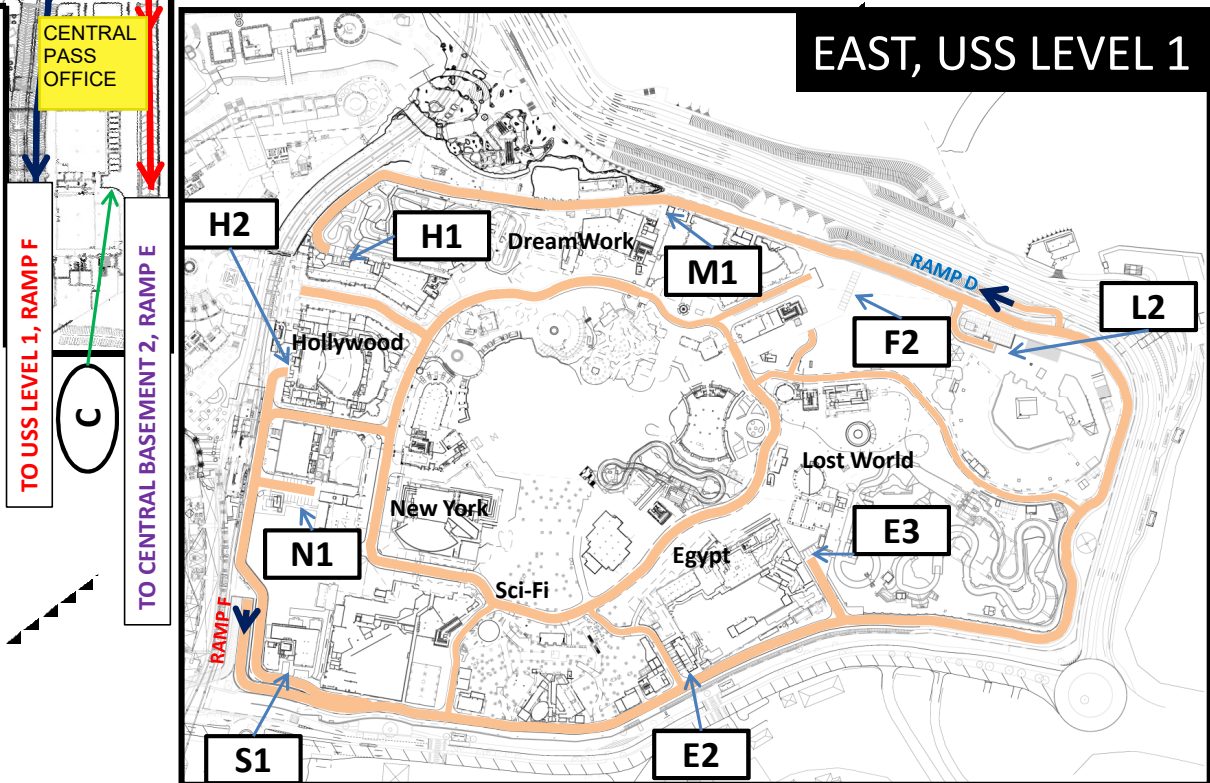

Legend

- A** → Loading/unloading Dock Location
- L1** → Service Yard & Loading/unloading Area

Access Route

- -From Vivo City, Sentosa Gateway to RWS Basement 1.
- -Service Road, To Central Zone Basement 2 and USS Level 1.
- -To USS Basement 1 car-park.
- -To USS Level 1.
- -To EXIT from RWS site, back to Vivo City.
- -Re-route back to Basement 1 entrance road and EXIT to Sentosa

EQUARIUS HOTEL LOADING BAY

EH Loading Bay V

Equarius Hotel

Turn Left Point from Loading Dock M