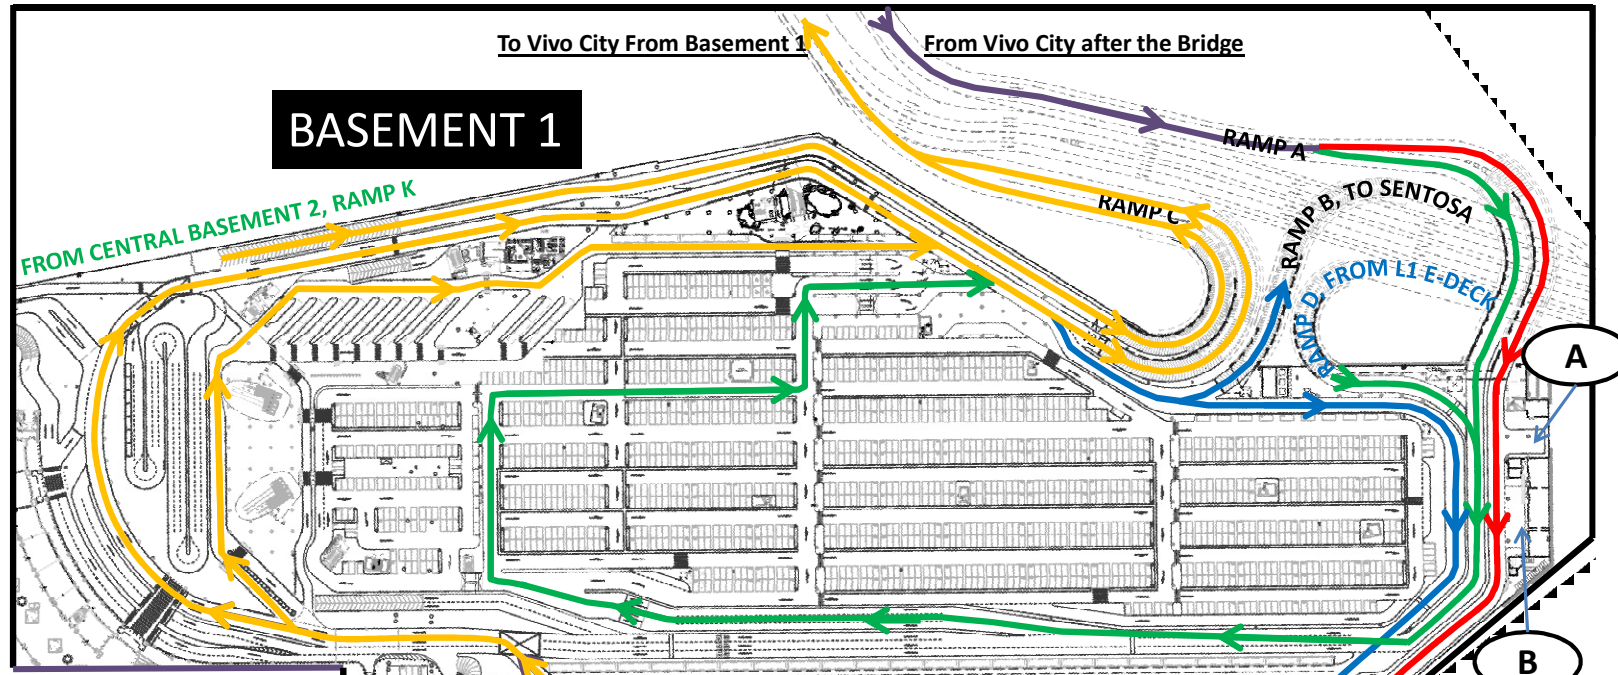

Legend

- A** → Loading/unloading Dock Location
- L1** → Service Yard & Loading/unloading Area

Access Route

- -From Vivo City, Sentosa Gateway to RWS Basement 1.
- -Service Road, To Central Zone Basement 2 and USS Level 1.
- -To USS Basement 1 car-park.
- -To USS Level 1.
- -To EXIT from RWS site, back to Vivo City.
- -Re-route back to Basement 1 entrance road and EXIT to Sentosa

EQUARIUS HOTEL LOADING BAY

EH Loading Bay V

Equarius Hotel

Turn Left Point from Loading Dock M