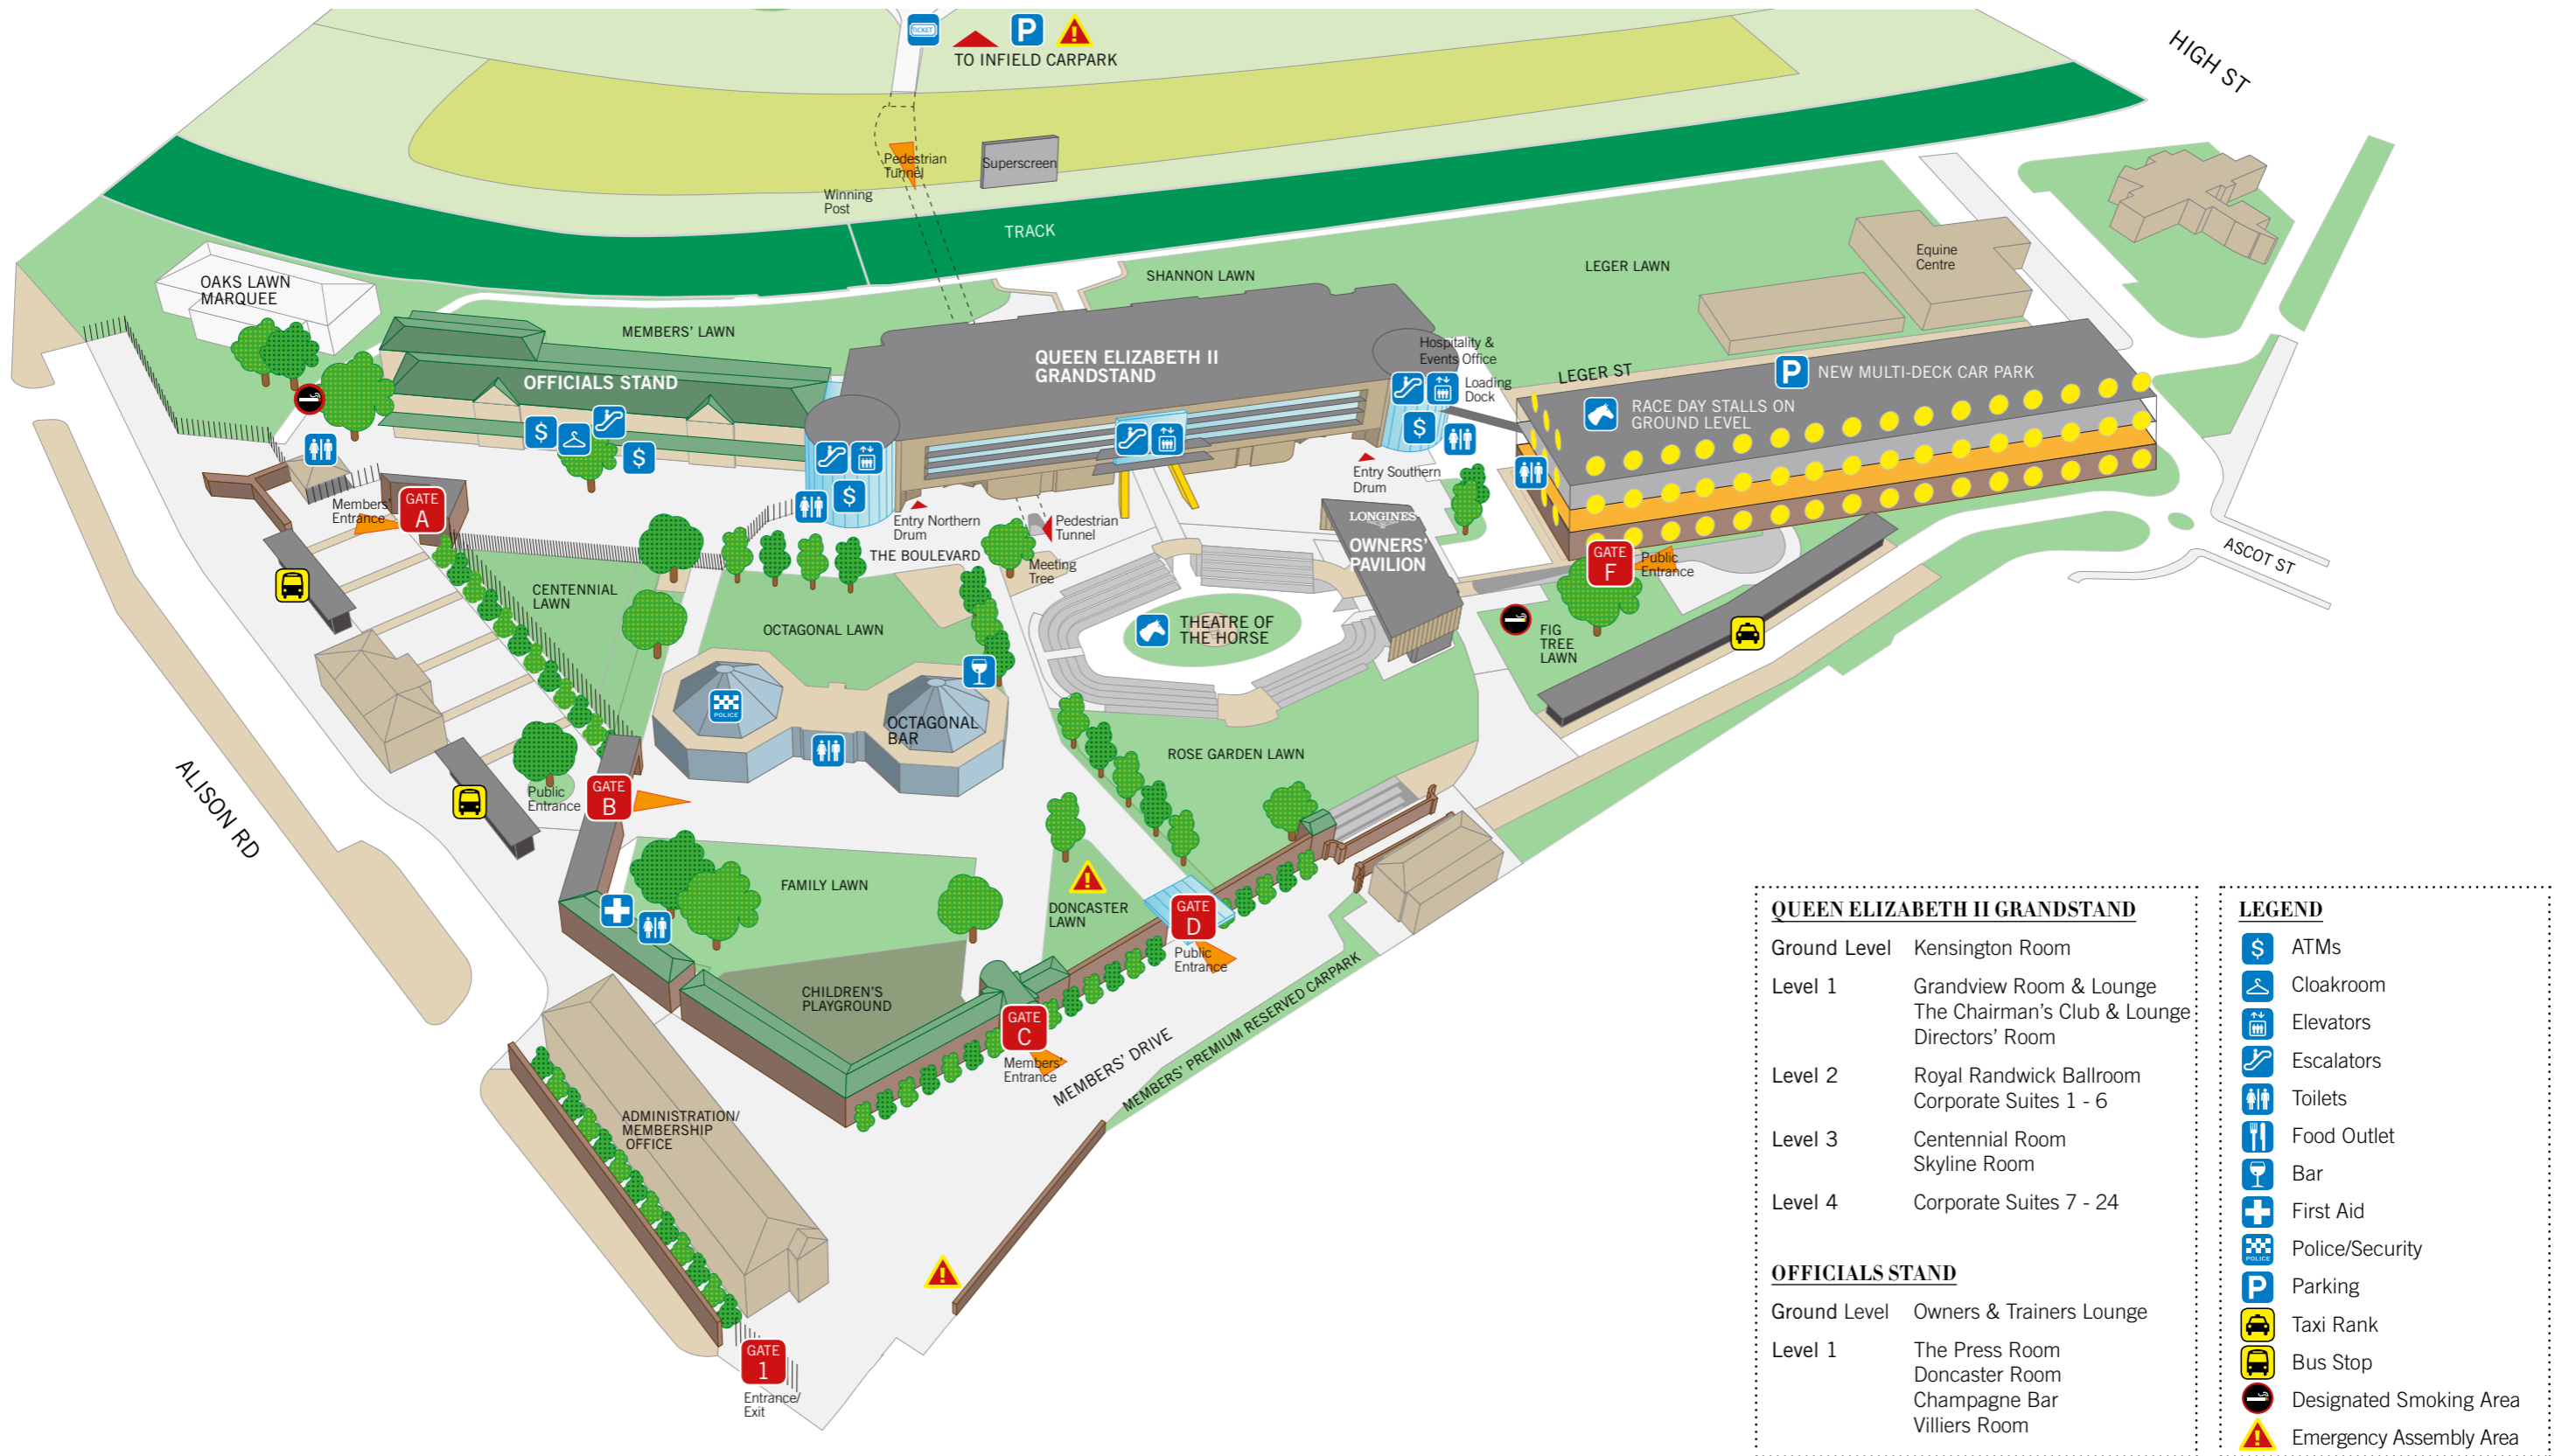

ROYAL RANDWICK PRECINCT MAP

QUEEN ELIZABETH II GRANDSTAND

Ground Level	Kensington Room
Level 1	Grandview Room & Lounge The Chairman's Club & Lounge Directors' Room
Level 2	Royal Randwick Ballroom Corporate Suites 1 - 6
Level 3	Centennial Room Skyline Room
Level 4	Corporate Suites 7 - 24

OFFICIALS STAND

Ground Level	Owners & Trainers Lounge
Level 1	The Press Room Doncaster Room Champagne Bar Villiers Room

LEGEND

- ATMs
- Cloakroom
- Elevators
- Escalators
- Toilets
- Food Outlet
- Bar
- First Aid
- Police/Security
- Parking
- Taxi Rank
- Bus Stop
- Designated Smoking Area
- Emergency Assembly Area