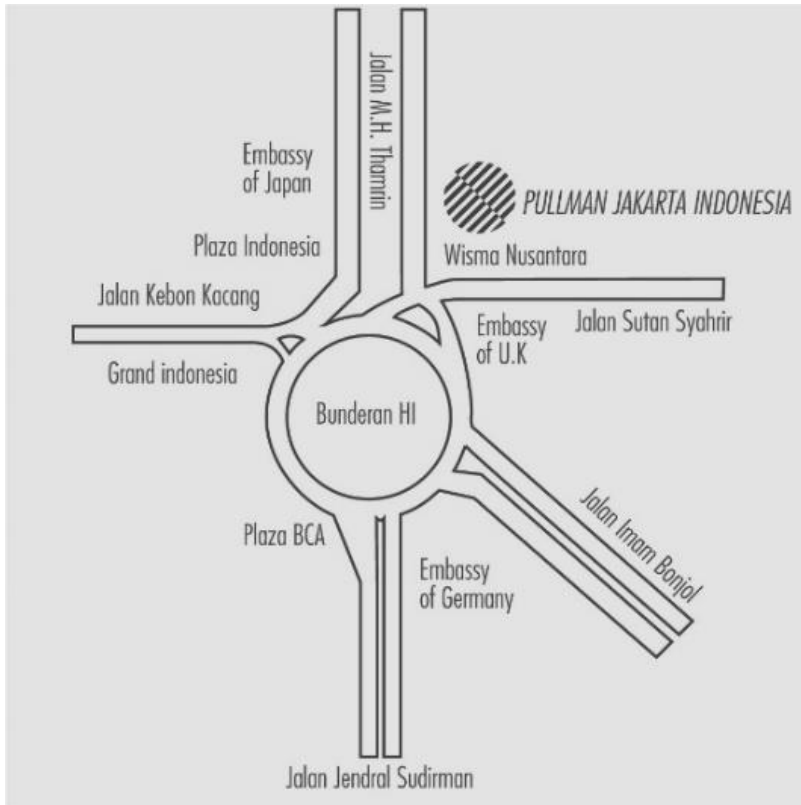

Parking:

Located outdoor and parking cost at IDR. 5,000,-net/hour

Location Map

Driving Direction: