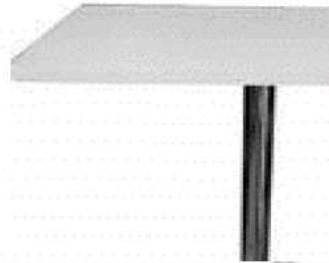

chair

Easy Chairs
Dimension : (W x D x H)
Fixed Height: : 510mm x 540mm x 790mm

chair

Eames Chairs (White)
Dimension: (W x D x H)
Fixed Height: 520mm x 400mm x 950mm

chair

Sofa (White Black)
Dimension : (W x D x H)
Fixed Height: : 710mm x 810mm x 820mm

chair

Folding Chairs (White)
Dimension : (W x D x H)
Fixed Height: : 460mm x 430mm x 770mm

barstool

NAP Chairs (White)
Dimension : (W x D x H)
Fixed Height: : 400mm x 380mm
Adjustable Height

table

Round Table (White)
Dimension
: (W x D x H)
Fixed Height:
: 780mm Diameter x Height

table

Square Table (White)
Dimension
: (W x D x H)
Fixed Height:
: 780mm L x W x Height

table

Coffee Table (White / Wood)
Dimension
: (W x D x H)
Fixed Height:
: 500mm

miscellaneous

Information Counter (Modular System - White)
Dimension
: (W x D x H)
Fixed Height:
: 1030mm L x 535mm W x 1000mm Ht

miscellaneous

Flat or Slope Shelves (Modular System - White)
Dimension
: (W x D x H)
Fixed Height:
: 990mm L x 300mm W x 20mm Thick

miscellaneous

Tall Showcase (Modular System - White)
Dimension
: (W x D x H)
Fixed Height:
: 1030mm L x 535mm W x 2000mm Ht