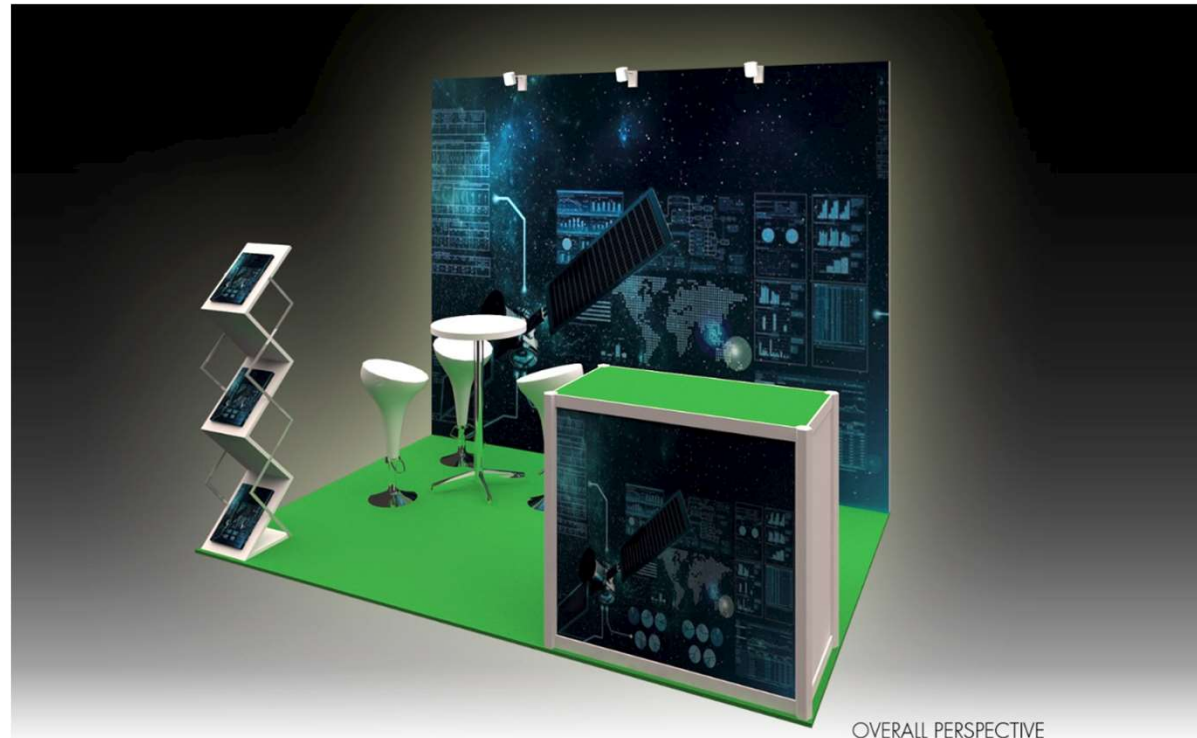

: 1set White System Counter c/w Front Graphic / Company Logo in Digital printed

(1mL x 0.5mW x 1mht)

: 1set Brochure Stand

: 1set of Bistro-Table c/w 3nos of Barstool

: 2units of LED Spotlights (Warm Light)

:

*Note : Exhibitors to provide ready artwork as per indicated size in high-res file

Size: 2mL x 2440mmht Backwall

950mmL x 890mmht front counter

Price Payable in Singapore Dollars

@ S\$3,680.00/- excluding GST

chair

Easy Chairs
Dimension : (W x D x H)
Fixed Height: : 510mm x 540mm x 790mm

chair

Eames Chairs (White)
Dimension: (W x D x H)
Fixed Height: 520mm x 400mm x 950mm

chair

Sofa (White Black)
Dimension : (W x D x H)
Fixed Height: : 710mm x 810mm x 820mm

table

Square Table (White)
Dimension
: (W x D x H)
Fixed Height:
: 780mm L x W x Height

table

Coffee Table (White / Wood)
Dimension
: (W x D x H)
Fixed Height:
: 500mm

miscellaneous

Information Counter (Modular System - White)
Dimension
: (W x D x H)
Fixed Height:
: 1030mm L x 535mm W x 1000mm Ht